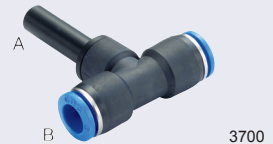

**PWJ**  
PLUG-IN REDUCER 'Y'

PART NUMBER	STEM OD (B)	TUBE OD (A)	PRICE EACH	
			1 - 9	10 +
CDPWJ0604N	6 mm	4 mm	£5.24	£4.71
CDPWJ0806N	8 mm	6 mm	£5.75	£5.18
CDPWJ1008N	10 mm	8 mm	£6.37	£5.73
CDPWJ1210N	12 mm	10 mm	£7.48	£6.73

**PIG**  
REDUCER TUBE SPLICER

PART NUMBER	STEM OD (A)	STEM OD (B)	PRICE EACH	
			1 - 9	10 +
CDPIG0604	6 mm	4 mm	£1.46	£1.31
CDPIG0804	8 mm	4 mm	£1.58	£1.42
CDPIG0806	8 mm	6 mm	£1.57	£1.41
CDPIG1006	10 mm	6 mm	£1.62	£1.46
CDPIG1008	10 mm	8 mm	£1.62	£1.46
CDPIG1208	12 mm	8 mm	£1.83	£1.65
CDPIG1210	12 mm	10 mm	£1.83	£1.64
CDPIG1612	16 mm	12 mm	£3.46	£3.11

**PSJ**  
PLUG-IN RUN TEE

PART NUMBER	STEM OD (A)	TUBE OD (B)	PRICE EACH	
			1 - 9	10 +
CDPSJ04N	4 mm	4 mm	£2.78	£2.50
CDPSJ0604N	6 mm	4 mm	£3.07	£2.76
CDPSJ06N	6 mm	6 mm	£3.07	£2.76
CDPSJ0806N	8 mm	6 mm	£3.42	£3.07
CDPSJ08N	8 mm	8 mm	£3.42	£3.07
CDPSJ1008N	10 mm	8 mm	£3.79	£3.41
CDPSJ10N	10 mm	10 mm	£3.79	£3.41
CDPSJ1210N	12 mm	10 mm	£4.96	£4.46
CDPSJ12N	12 mm	12 mm	£4.96	£4.46

**PTJ**  
PLUG-IN BRANCH TEE

PART NUMBER	STEM OD (A)	TUBE OD (B)	PRICE EACH	
			1 - 9	10 +
CDPTJ04N	4 mm	4 mm	£2.78	£2.50
CDPTJ0604N	6 mm	4 mm	£3.07	£2.76
CDPTJ06N	6 mm	6 mm	£3.07	£2.76
CDPTJ0806N	8 mm	6 mm	£3.42	£3.07
CDPTJ08N	8 mm	8 mm	£3.42	£3.07
CDPTJ1008N	10 mm	8 mm	£3.79	£3.41
CDPTJ10N	10 mm	10 mm	£3.79	£3.41
CDPTJ1210N	12 mm	10 mm	£4.96	£4.46
CDPTJ12N	12 mm	12 mm	£4.96	£4.46