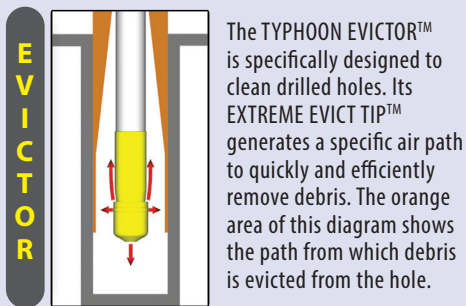

HOW THE EVICTOR DOES A BETTER JOB THAN OTHER BLOW GUNS: