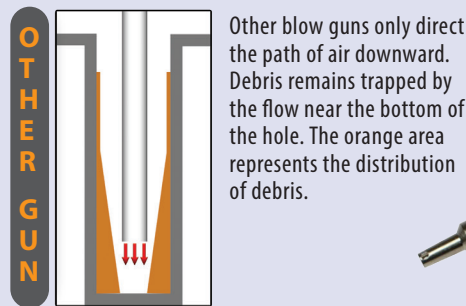

HOW THE EVICTOR DOES A BETTER JOB THAN OTHER BLOW GUNS: